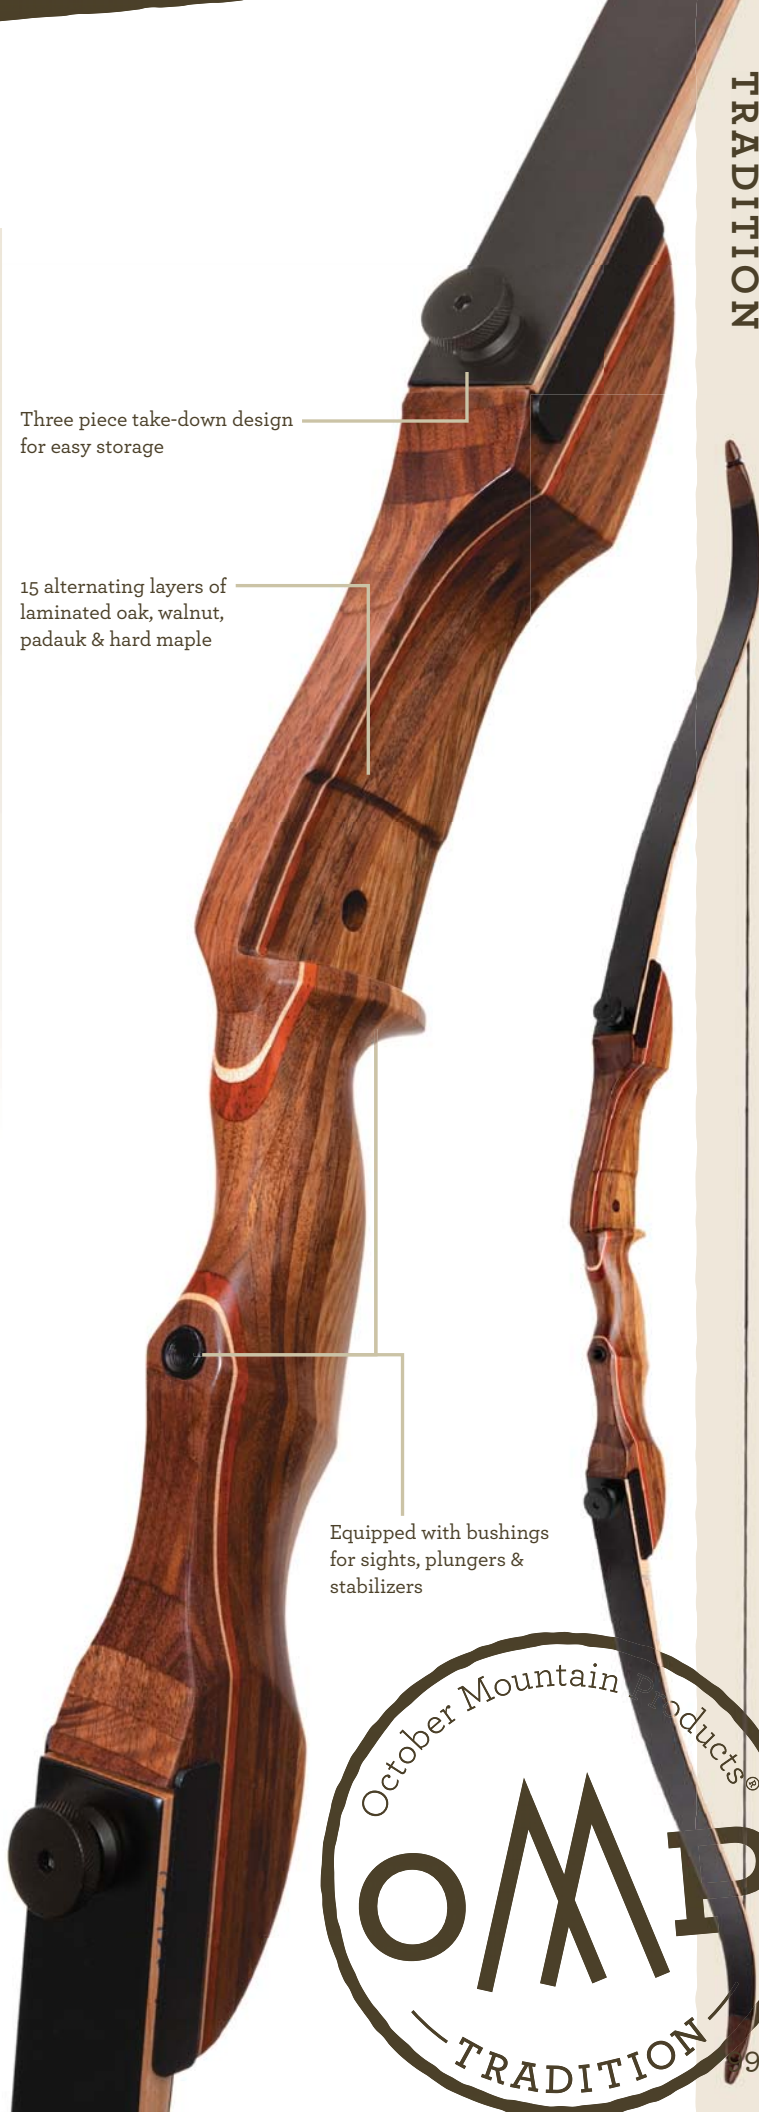

15 alternating layers of laminated oak, walnut, padauk & hard maple

Equipped with bushings for sights, plungers & stabilizers

SUPERIOR
HANDMADE
CRAFTSMANSHIP

SEKTOR

The Sektor is artfully crafted from a premium blend of zebrawood and phenolic composite that is 3/64" cut past center, with a crowned arrow shelf at 17" in length. The Sektor pocketless, pin-style riser is outfitted with long-limbs for an overall length of 62"

- Zebrawood and phenolic construction makes the bow stronger
- Additional finishing touches: pocket-less, pin-style limb fitting, brass bushings, matte finish, handmade details
- 3/64" cut past center
- Crowned arrow shelf
- 17" riser
- Dacron flemished string included
- Fast Flight string compatible