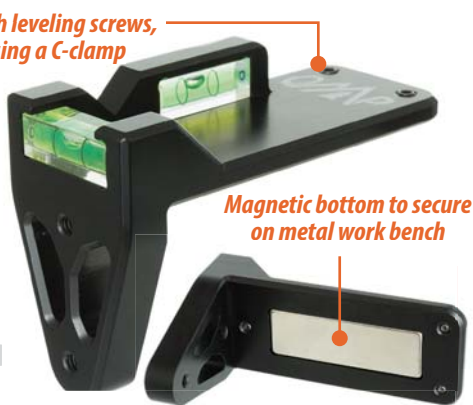

Axis Sight Leveler

- Assist in leveling 1st, 2nd and 3rd axis
- Universal sight mount
- Magnetic bottom with leveling screws (to use without a versa-cradle)
- Best performance when paired with Versa-Cradles (shown with Micro-Tune)