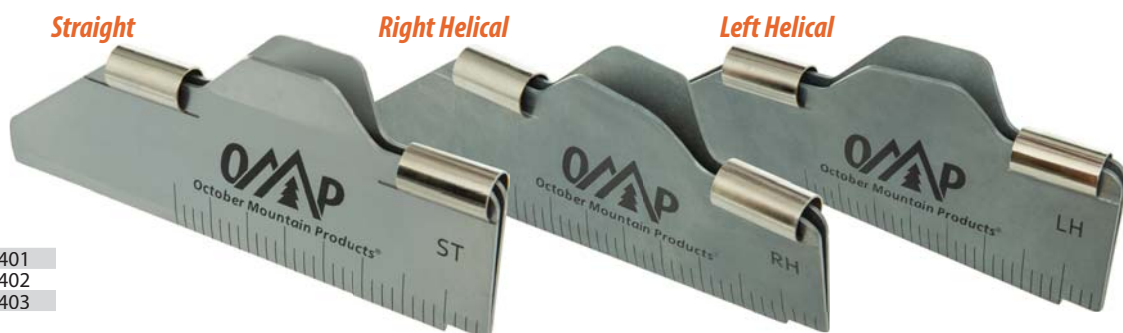

Phoenix Clamp

- Beveled sides for easy cleaning
- Laser etched for ultimate consistency
- Arrow collar cut-out
- Clamp length: 6.5"

Phoenix Straight Clamp Only	1601401
Phoenix Right Helical Clamp Only	1601402
Phoenix Left Helical Clamp Only	1601403