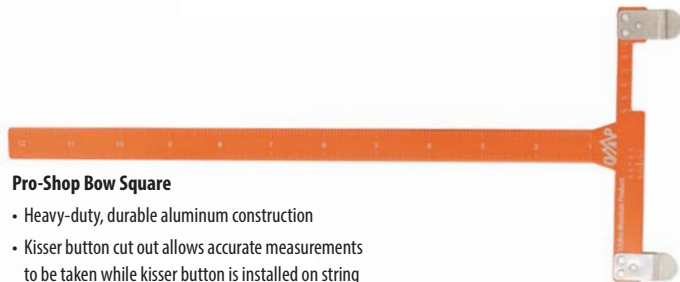

Pro-Shop Bow Square

- Heavy-duty, durable aluminum construction
- Kisser button cut out allows accurate measurements to be taken while kisser button is installed on string
- Standard measurements

Orange 13196

T-Handle Carbon Arrow Prep Tool

- Preps an arrow shaft for installing points & inserts
- Cleans all regular sized .243 – .246" ID carbon shafts

Prep Tool 45409