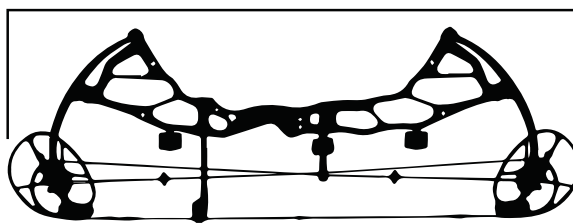

| | |
|-------------------|-------|
| Black w/Mountains | 13040 |
|-------------------|-------|

Purple Mountains Bow Case

- EZ-load, lightweight design
- Heavy-duty, double-pull zippers
- Exterior accessory & arrow tube pockets
- 600-denier material
- Padded case with fleece interior
- 36" x 17" interior dimensions

| | |
|--------|-------|
| Purple | 13039 |
|--------|-------|

Internal Dimensions Noted for All Bow Cases

Measure the longest points of your bow to determine fit.

NEW

Retro Bow Case

- Lightweight Bow Case
- Fred Bear Camo
- 210D Interior Lining
- Arrow Pocket & 2 Accessory Sleeve Pockets
- Reinforced Grab Handle and Shoulder Strap
- Heavy Duty Zippers
- 39.5" x 8" x 3" full-size arrow pocket
- 40" x 17" x 3.5" interior dimensions