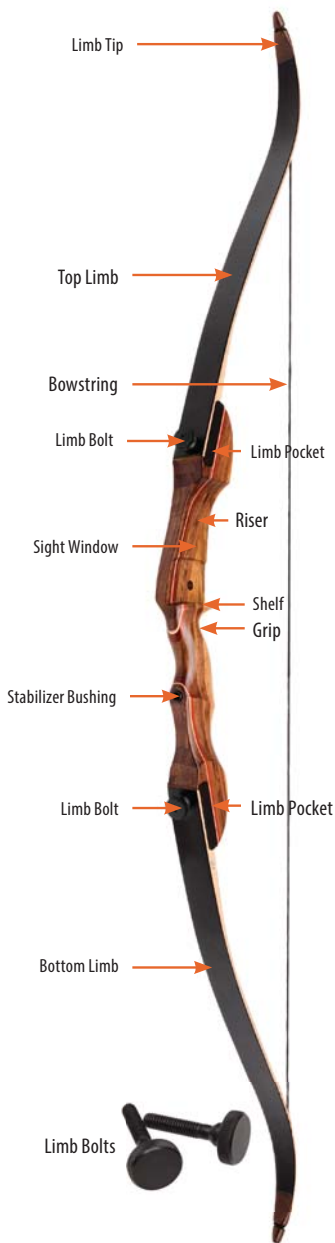

CLASSIC RECURVE