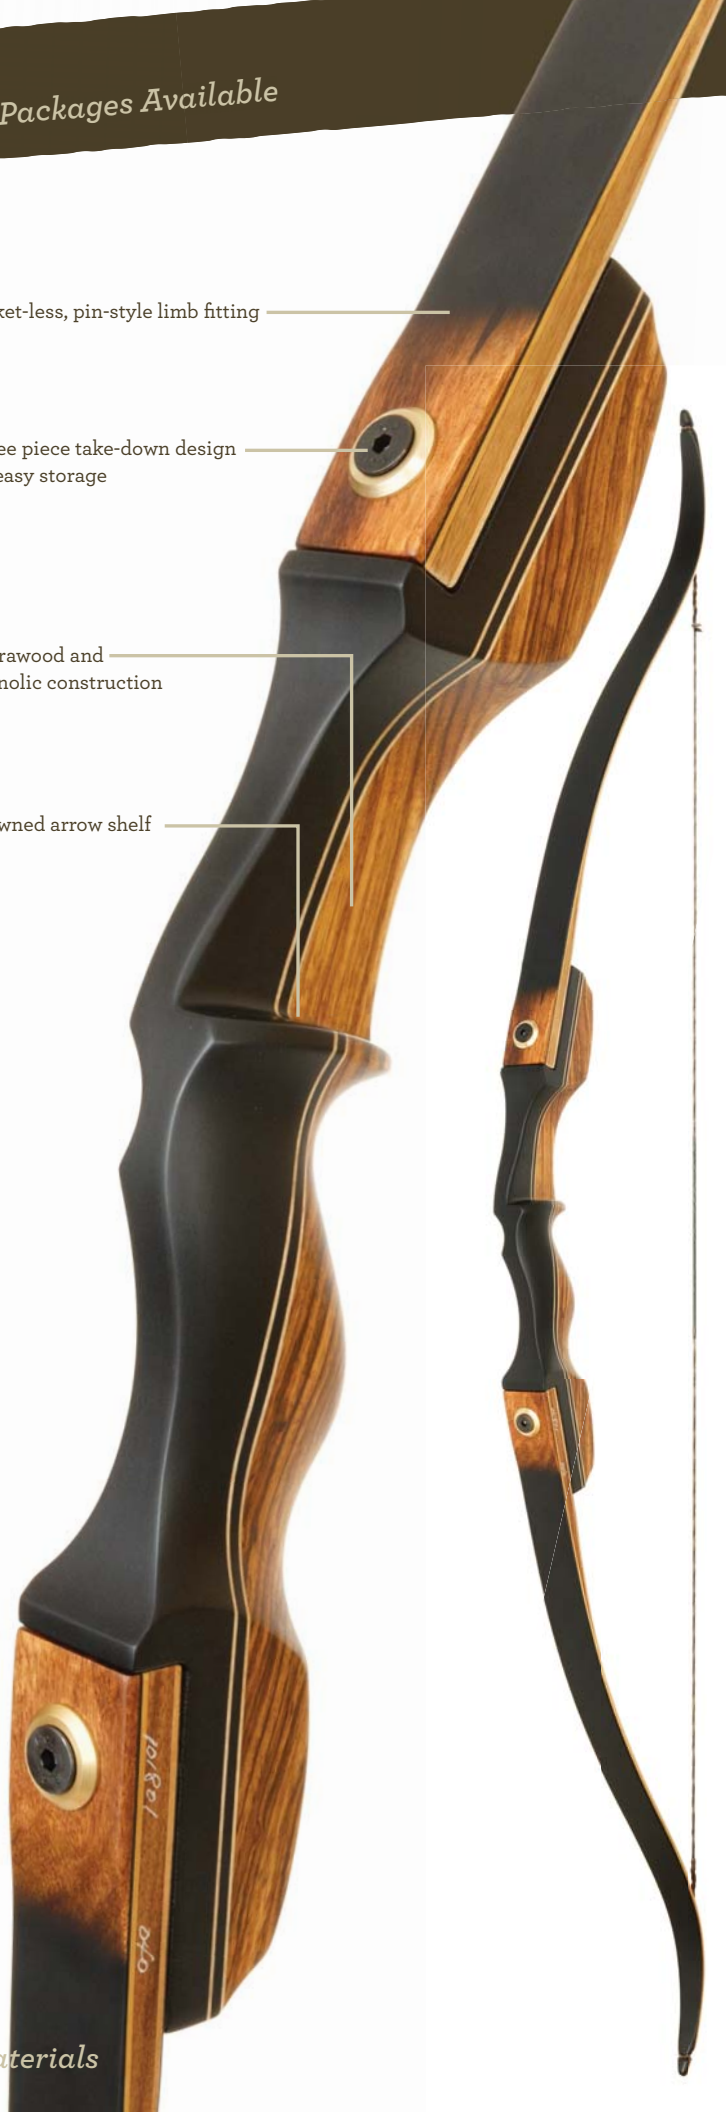

15 alternating layers of laminated oak, walnut, padauk & hard maple

Equipped with bushings for sights, plungers & stabilizers

SUPERIOR
HANDMADE
CRAFTSMANSHIP

SEKTOR

The Sektor is artfully crafted from a premium blend of zebrawood and phenolic composite that is 3/64" cut past center, with a crowned arrow shelf at 17" in length. The Sektor pocketless, pin-style riser is outfitted with long-limbs for an overall length of 62"

- Zebrawood and phenolic construction makes the bow stronger
- Additional finishing touches: pocket-less, pin-style limb fitting, brass bushings, matte finish, handmade details
- 3/64" cut past center
- Crowned arrow shelf
- 17" riser
- Dacron flemished string included
- Fast Flight string compatible

62" SEKTOR

- Recommended brace height: 7 1/2" to 8 1/4"

RH:

35# OMP1996035
 40# OMP1996040
 45# OMP1996045
 50# OMP1996050

LH:

35# OMP19916035
 40# OMP19916040
 45# OMP19916045
 50# OMP19916050

Pocketless, pin-style limb installation

Dacron flemished string included

Pocket-less, pin-style limb fitting

Three piece take-down design for easy storage

Zebrawood and phenolic construction

Crowned arrow shelf

SUPERIOR
 HANDMADE
 CRAFTMANSHIP

CARBON-Z ILF