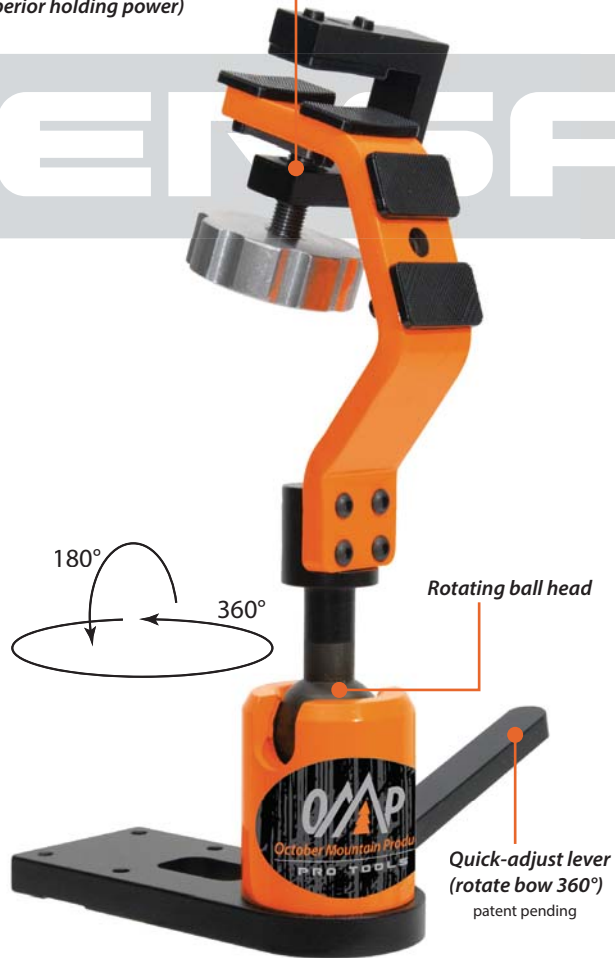

PRO TOOLS

Versa-Cradle 360° Bow Vise

The Versa-Cradle 360° Bow Vise is the pinnacle in bow vise designs. Engineered with a clear intention, performance & function, the Versa-Cradle rotates 360° & angles 180° giving the tech continuous optimized angles for working on any bow or crossbow. Proudly designed & manufactured in the USA, the Versa-Cradle's construction holds up to the rigors of daily teching.

The Versa-Cradle Vise holds crossbows in addition to compounds and traditional bows

Versa-Cradle 360° Bow Vise

- Holds both compound bows & crossbows
- 360° locking ball head design
- Heavy-duty, fully adjustable bow vise
- Quick & easy "Cam-Lock" lever system
- Powder coated, steel construction
- Polyurethane pads for limb grip/protection
- Easily mounts to bench or counter top with bolts or Versa-Clamp
- Made in the USA

Quick-clamping system
(superior holding power)

Rotating ball head

Quick-adjust lever
(rotate bow 360°)
patent pending

VERSA-CRADLE ADD-ONS

Versa-Cradle Wide-Limb Adapter

- Converts standard Versa-Cradle to wide-limb Versa-Cradle
- Easily mounts to Versa-Cradle
- Accommodates wide-limb compound bows and crossbows
- Powder-coated, steel construction
- Made in the USA