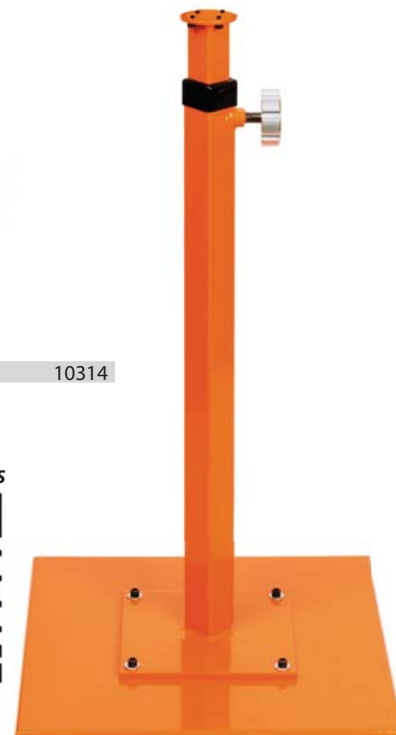

The Versa-Cradle Vise holds crossbows in addition to compounds and traditional bows

Versa-Cradle 360° Bow Vise

- Holds both compound bows & crossbows
- 360° locking ball head design
- Heavy-duty, fully adjustable bow vise
- Quick & easy "Cam-Lock" lever system
- Powder coated, steel construction
- Polyurethane pads for limb grip/protection
- Easily mounts to bench or counter top with bolts or Versa-Clamp
- Made in the USA

Quick-clamping system
(superior holding power)

Rotating ball head

Quick-adjust lever
(rotate bow 360°)
patent pending

VERSA-CRADLE ADD-ONS

Versa-Cradle Wide-Limb Adapter

- Converts standard Versa-Cradle to wide-limb Versa-Cradle
- Easily mounts to Versa-Cradle
- Accommodates wide-limb compound bows and crossbows
- Powder-coated, steel construction
- Made in the USA

Versa-Cradle Wide-Limb Adapter 81235

Versa-Cradle Bow Vise Stand

- 15" x 15" base plate
- 19.5" of elevation adjustment
- Powder-coated, steel construction
- Portable design
- Made in the USA

Versa-Cradle Stand Only 10314